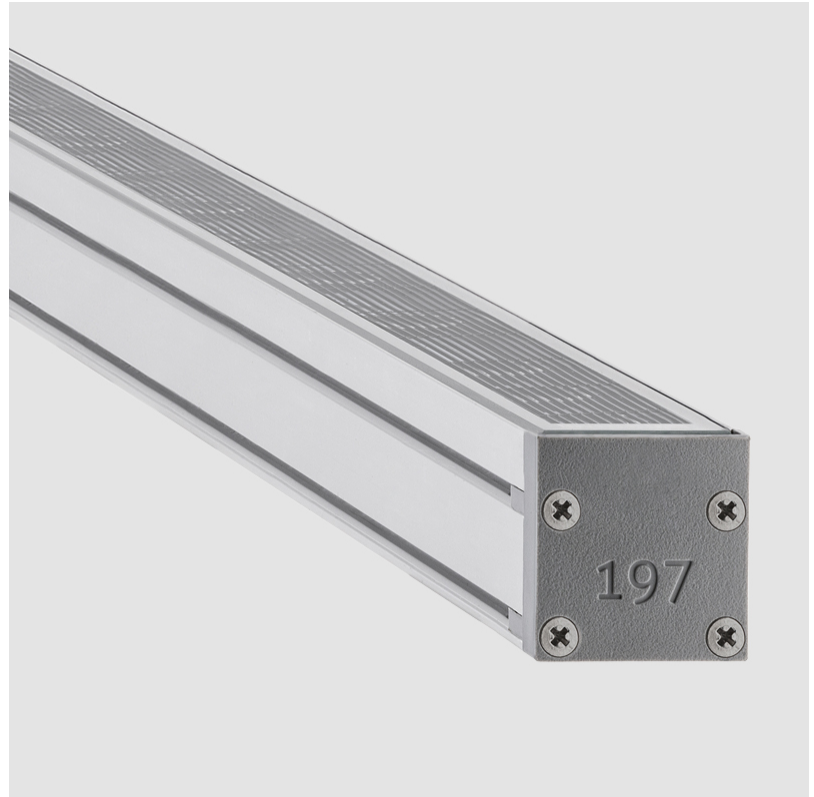

SLASH 30 RECESSED

E12I0052-

base number   Color   Lens
Temperature   Options

1. To build a product code in our configurator select the specify button on the base model # product page
2. To build a manual product code on this datasheet choose from the options listed below in blue font and add the suffix to the base model #

GENERAL

Series: Slash 30
Brand: Unonovesette
Division: Exterior
Mounting Type: Recessed
Mounting Location: In-Ground
Subcategory: Wallwash

PHYSICAL

Shape: Rectangle
Length (mm): 853
Length (in): 33 3/16
Width (mm): 30
Width (in): 1 3/16
Height (mm): 53.5
Height (in): 2 1/8
Light Distribution: Adjustable / Direct
Diffuser: Extra clear tempered 6mm
Fixture Finish: ANA
Fixture Material: Extruded Aluminum
Cable Details: IP68 30cm Cable with Easy Lock system

ELECTRICAL

Lamp Type: LED
Input Wattage (W): 22.92
Total Output Wattage (W): 17.91
Dimming: Non-Dimmable
Driver Included: No
Driver Location: Remote
Driver Type: Constant Voltage - Universal
Driver Class: Class 2
Input Voltage (V): 120 - 277
Output Voltage (V): 24
Upon Request: Phase Dimming (120Vac only) / 0-10V Dimming

LED

Color Temperature (°K): 2200 / 2700 / 3000 / 4000
Max. Delivered Lumen (lm): 1890 (3000K)
CRI: >90 CRI
Lamp Life (hrs): 100000

OPTICAL

Optic°: 12 / 21 / 31 / 46 / 13x36
Adjustability: Tilt ±20°

RATINGS AND CERTIFICATIONS

Certified By: Certified for North American Standards
IP rating: IP67
IK Rating: IK06